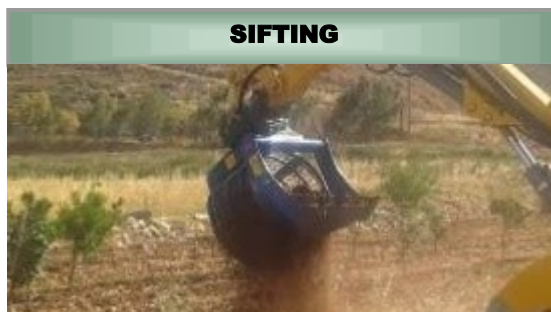

FEATURES

- Remote-controlled operation with video monitoring
- Reach-in technology allows for safe operation of vehicle without entering the minefield
- Small, robust remote allows easy operation
- Excavator platform allows tailored tool options, including vegetation cutting, obstacle removal, excavation, sifting, and grinding

SIFTING

EXCAVATING/GRINDING

SPECIFICATIONS

Operating Weight	5,500 kg (12,100 lb)
Width	1.50 m (59.1 in)
Min Height	1.66 m (65.4 in)
System Pressure	207 bar (3000 psi)
Diesel Engine Power	50 kw (70 HP)
Fuel Capacity	56 L (15 Gal)
Max Travel Speed	2.1 km/hour
Vegetation Cutting Capacity	20 cm
Hyd Flow Rate	30 GPM
Max. Remote Control Distance	1000 m
Transit/Operational Speed	1 Km/hour
Max Dig Depth	3.75 m (12' 3")
Max Reach	5 m (16' 4")

US Army RDECOM CERDEC NVESD
info@nvl.army.mil
10221 Burbeck Road
Fort Belvoir, VA 22060-5806 USA
www.humanitarian-demining.org